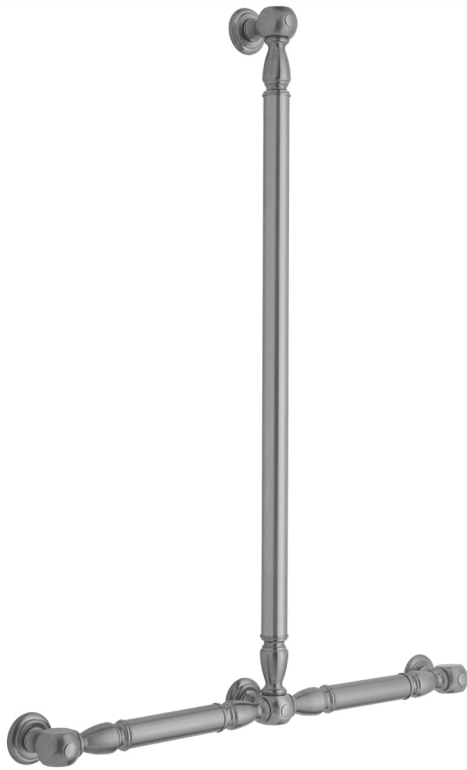

T20 Smooth with Finials 32H x 24W T Grab Bar

Model #: T20-32H-24W-

FEATURES:

- ADA compliant when properly installed
- All brass construction, fully polished & plated
- All grab bars can be custom sized. Contact JACLO for pricing & availability
- Optional handshower sliders and toilet paper/wash cloth holders can be added only upon initial order
- Grab bars over 32" REQUIRE a middle post

AVAILABLE FINISHES:

Polished Chrome (PCH)	Satin Chrome (SC)	Bronze Umber (BU)
Satin Nickel (SN)	Pewter (PEW)	Caramel Bronze (CB)
Polished Nickel (PN)	Antique Brass (AB)	Antique Copper (ACU)
Oil-Rubbed Bronze (ORB)	Polished Brass (PB)	Polished Copper (PCU)
Vintage Bronze (VB)	Satin Brass (SB)	Matte Black (MBK)
Satin Gold (SG)	Polished Gold (PG)	Black Nickel (BKN)
Bombay Gold (BG)	Jewelers Gold (JG)	Europa Bronze (EB)
White (WH)	Sedona Beige (SDB)	Tristan Brass (TB)
Unlacquered Brass (ULB)	Satin Cooper (SCU)	

SPECIFICATION DRAWING:

BRASS LUXURY GRAB BAR			
PART. #	DESCRIPTION	A H	B W
T20-24H-24W	CENTER TO CENTER	24"	24"
T20-24H-32W	CENTER TO CENTER	24"	32"
T20-32H-24W	CENTER TO CENTER	32"	24"
T20-32H-32W	CENTER TO CENTER	32"	32"