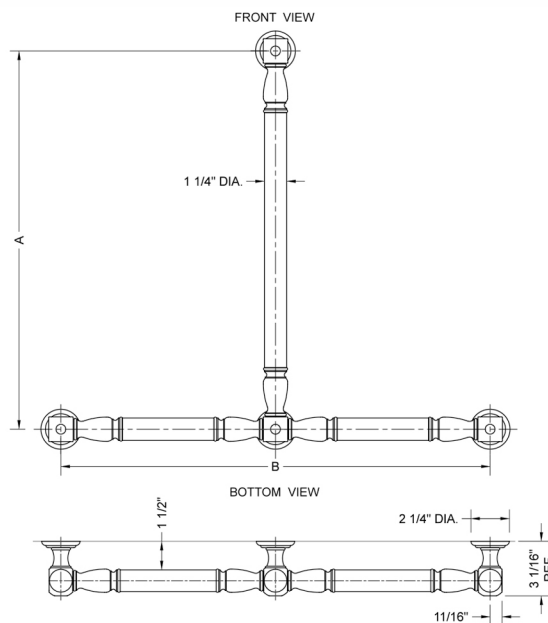

T20 Smooth with Finials 32H x 24W T Grab Bar

Model #: T20-32H-24W-

FEATURES:

- ADA compliant when properly installed
- All brass construction, fully polished & plated
- All grab bars can be custom sized. Contact JACLO for pricing & availability
- Optional handshower sliders and toilet paper/wash cloth holders can be added only upon initial order
- Grab bars over 32" REQUIRE a middle post

SPECIFICATION DRAWING:

BRASS LUXURY GRAB BAR			
PART. #	DESCRIPTION	A H	B W
T20-24H-24W	CENTER TO CENTER	24"	24"
T20-24H-32W	CENTER TO CENTER	24"	32"
T20-32H-24W	CENTER TO CENTER	32"	24"
T20-32H-32W	CENTER TO CENTER	32"	32"