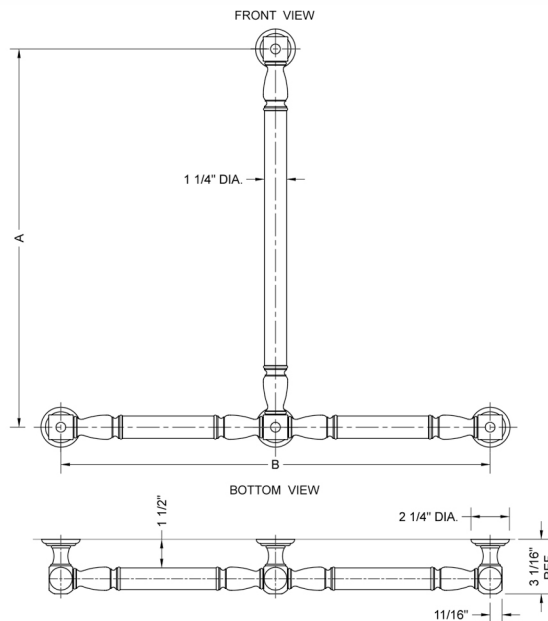

T20 Smooth with Finials 24H x 32W T Grab Bar

Model #: T20-24H-32W-

FEATURES:

- ADA compliant when properly installed
- All brass construction, fully polished & plated
- All grab bars can be custom sized. Contact JACLO for pricing & availability
- Optional handshower sliders and toilet paper/wash cloth holders can be added only upon initial order
- Grab bars over 32" REQUIRE a middle post

SPECIFICATION DRAWING:

| BRASS LUXURY GRAB BAR | | | |
|-----------------------|------------------|--------|--------|
| PART. # | DESCRIPTION | A H | B W |
| T20-24H-24W | CENTER TO CENTER | 24" | 24" |
| T20-24H-32W | CENTER TO CENTER | 24" | 32" |
| | | | |
| T20-32H-24W | CENTER TO CENTER | 32" | 24" |
| T20-32H-32W | CENTER TO CENTER | 32" | 32" |