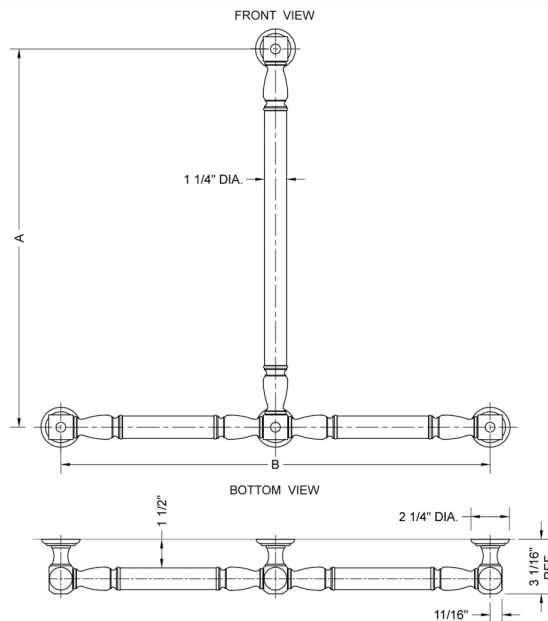

T20 Smooth with Finials 24H x 24W T Grab Bar

Model #: T20-24H-24W-

FEATURES:

- ADA compliant when properly installed
- All brass construction, fully polished & plated
- All grab bars can be custom sized. Contact JACLO for pricing & availability
- Optional handshower sliders and toilet paper/wash cloth holders can be added only upon initial order
- Grab bars over 32" REQUIRE a middle post

SPECIFICATION DRAWING:

| BRASS LUXURY GRAB BAR | | | |
|-----------------------|------------------|--------|--------|
| PART. # | DESCRIPTION | A H | B W |
| T20-24H-24W | CENTER TO CENTER | 24" | 24" |
| T20-24H-32W | CENTER TO CENTER | 24" | 32" |
| T20-32H-24W | CENTER TO CENTER | 32" | 24" |
| T20-32H-32W | CENTER TO CENTER | 32" | 32" |