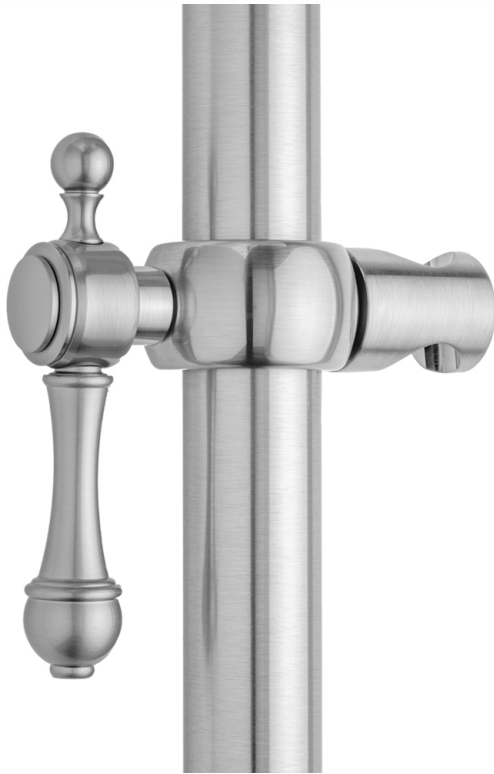

## Majesty Grab Bar Handshower Slider

**Model #: SRSL92-**

### FEATURES:

- Sliding handshower mount for all luxury grab bars
- All brass construction, fully polished & plated
- Adjustable tilt of handshower bracket allows for use of handshower at desired angle
- ADA compliant lever handle
- For white porcelain button add -P- to model #
- Grab Bar Sold Separately

### AVAILABLE FINISHES:

Polished Chrome (PCH)	Satin Chrome (SC)	Bronze Umber (BU)
Satin Nickel (SN)	Pewter (PEW)	Caramel Bronze (CB)
Polished Nickel (PN)	Antique Brass (AB)	Antique Copper (ACU)
Oil-Rubbed Bronze (ORB)	Polished Brass (PB)	Polished Copper (PCU)
Vintage Bronze (VB)	Satin Brass (SB)	Matte Black (MBK)
Satin Gold (SG)	Polished Gold (PG)	Black Nickel (BKN)
Bombay Gold (BG)	Jewelers Gold (JG)	Europa Bronze (EB)
White (WH)	Sedona Beige (SDB)	Tristan Brass (TB)
Unlacquered Brass (ULB)	Satin Cooper (SCU)	