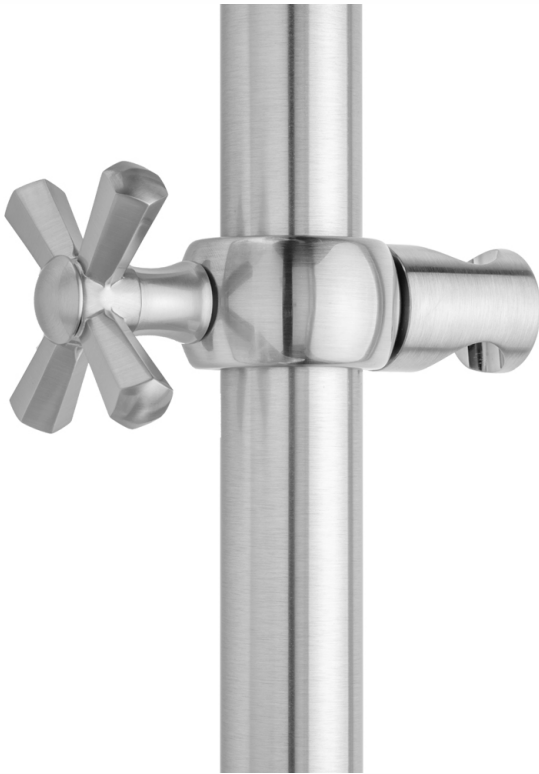

Hex Cross Grab Bar Handshower Slider

Model #: SRSL86-

FEATURES:

- Sliding handshower mounts for all luxury grab bars
- All brass construction, fully polished & plated
- Adjust tilt of handshower bracket allows use of handshower at desired angle
- ADA compliant lever handles
- For white porcelain button on cross handles & SL92-, add -P- to part #

AVAILABLE FINISHES:

| | | |
|-------------------------|---------------------|-----------------------|
| Polished Chrome (PCH) | Satin Chrome (SC) | Bronze Umber (BU) |
| Satin Nickel (SN) | Pewter (PEW) | Caramel Bronze (CB) |
| Polished Nickel (PN) | Antique Brass (AB) | Antique Copper (ACU) |
| Oil-Rubbed Bronze (ORB) | Polished Brass (PB) | Polished Copper (PCU) |
| Vintage Bronze (VB) | Satin Brass (SB) | Matte Black (MBK) |
| Satin Gold (SG) | Polished Gold (PG) | Black Nickel (BKN) |
| Bombay Gold (BG) | Jewelers Gold (JG) | Europa Bronze (EB) |
| White (WH) | Sedona Beige (SDB) | Tristan Brass (TB) |
| Unlacquered Brass (ULB) | Satin Cooper (SCU) | |