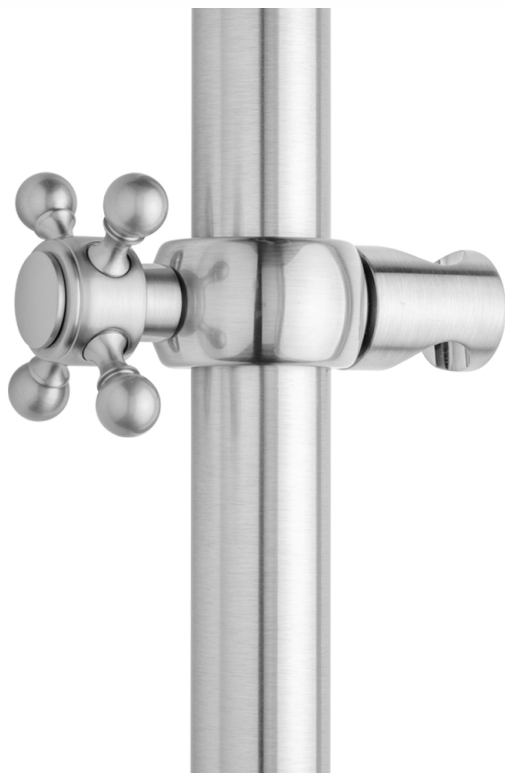

Ball Cross Grab Bar Handshower Slider

Model #: SRSL34-

FEATURES:

- Sliding handshower mount for all luxury grab bars
- All brass construction, fully polished & plated
- Adjustable tilt of handshower bracket allows for use of handshower at desired angle
- For white porcelain button add -P- to model #
- Grab Bar Sold Separately

AVAILABLE FINISHES:

Polished Chrome (PCH)	Satin Chrome (SC)	Bronze Umber (BU)
Satin Nickel (SN)	Pewter (PEW)	Caramel Bronze (CB)
Antique Brass (AB)	Antique Copper (ACU)	Oil-Rubbed Bronze (ORB)
Polished Brass (PB)	Polished Copper (PCU)	Vintage Bronze (VB)
Satin Brass (SB)	Rose Gold (RG)	Matte Black (MBK)
Satin Gold (SG)	Polished Gold (PG)	Black Nickel (BKN)
Bombay Gold (BG)	Jewelers Gold (JG)	Europa Bronze (EB)
White (WH)	Sedona Beige (SDB)	Tristan Brass (TB)
Unlacquered Brass (ULB)	Satin Cooper (SCU)	