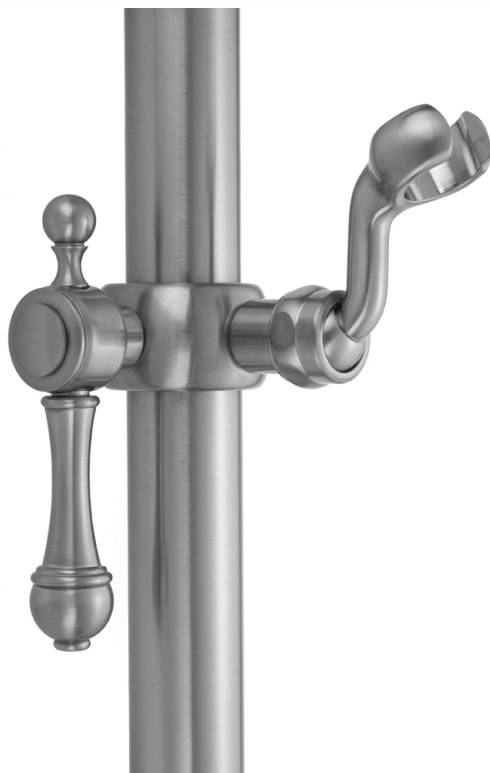

## Majesty Grab Bar Fork Handshower Slider

Model #: SL92-

### FEATURES:

- Sliding handshower mount for all luxury grab bars
- All brass construction, fully polished & plated
- Adjustable tilt of swivel fork handshower bracket allows for use of handshower at desired angle
- ADA compliant lever handle
- For white porcelain button add -P- to model #
- Grab Bar Sold Separately

### AVAILABLE FINISHES:

Polished Chrome (PCH)	Satin Chrome (SC)	Bronze Umber (BU)
Satin Nickel (SN)	Pewter (PEW)	Caramel Bronze (CB)
Polished Nickel (PN)	Antique Brass (AB)	Antique Copper (ACU)
Oil-Rubbed Bronze (ORB)	Polished Brass (PB)	Polished Copper (PCU)
Vintage Bronze (VB)	Satin Brass (SB)	Matte Black (MBK)
Satin Gold (SG)	Polished Gold (PG)	Black Nickel (BKN)
Bombay Gold (BG)	Jewelers Gold (JG)	Europa Bronze (EB)
White (WH)	Sedona Beige (SDB)	Tristan Brass (TB)
Unlacquered Brass (ULB)	Satin Cooper (SCU)	