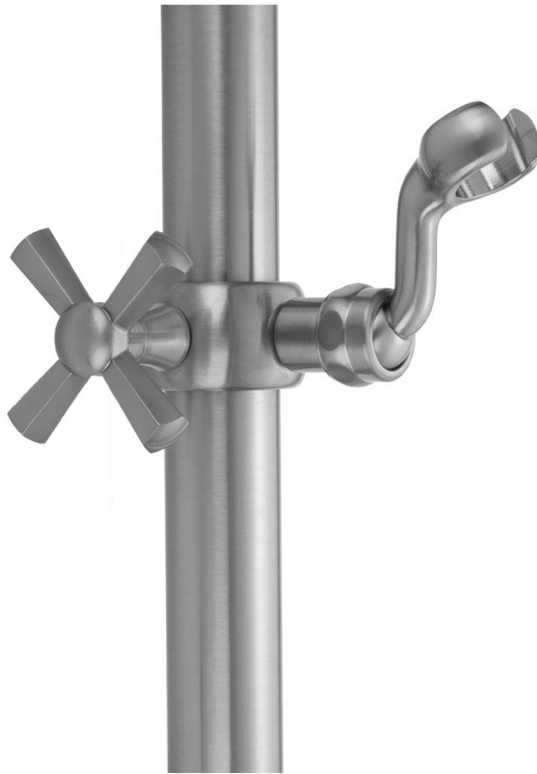

## Hex Cross Grab Bar Fork Handshower Slider

**Model #: SL86-**

### FEATURES:

- Sliding handshower mount for all luxury grab bars
- All brass construction, fully polished & plated
- Adjustable tilt of handshower bracket allows for use of handshower at desired angle
- For white porcelain button add -P- to model #
- Grab Bar Sold Separately

### AVAILABLE FINISHES:

Polished Chrome (PCH)	Satin Chrome (SC)	Bronze Umber (BU)
Satin Nickel (SN)	Pewter (PEW)	Caramel Bronze (CB)
Polished Nickel (PN)	Antique Brass (AB)	Antique Copper (ACU)
Oil-Rubbed Bronze (ORB)	Polished Brass (PB)	Polished Copper (PCU)
Vintage Bronze (VB)	Satin Brass (SB)	Matte Black (MBK)
Satin Gold (SG)	Polished Gold (PG)	Black Nickel (BKN)
Bombay Gold (BG)	Jewelers Gold (JG)	Europa Bronze (EB)
White (WH)	Sedona Beige (SDB)	Tristan Brass (TB)
Unlacquered Brass (ULB)	Satin Cooper (SCU)	