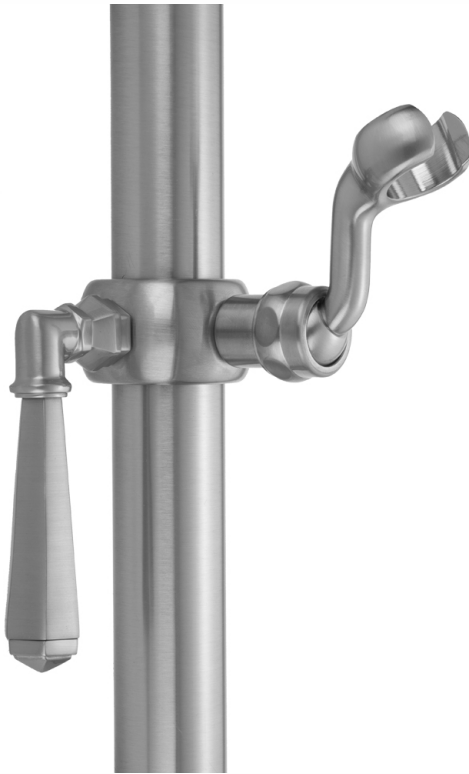

Hex Lever Grab Bar Fork Handshower Holder

Model #: SL85-

FEATURES:

- Sliding handshower mount for all luxury grab bars
- All brass construction, fully polished & plated
- Adjustable tilt of handshower bracket allows for use of handshower at desired angle
- ADA compliant lever handle
- Grab Bar Sold Separately

AVAILABLE FINISHES:

Polished Chrome (PCH)	Satin Chrome (SC)	Bronze Umber (BU)
Satin Nickel (SN)	Pewter (PEW)	Caramel Bronze (CB)
Polished Nickel (PN)	Antique Brass (AB)	Antique Copper (ACU)
Oil-Rubbed Bronze (ORB)	Polished Brass (PB)	Polished Copper (PCU)
Vintage Bronze (VB)	Satin Brass (SB)	Matte Black (MBK)
Satin Gold (SG)	Polished Gold (PG)	Black Nickel (BKN)
Bombay Gold (BG)	Jewelers Gold (JG)	Europa Bronze (EB)
White (WH)	Sedona Beige (SDB)	Tristan Brass (TB)
Unlacquered Brass (ULB)	Satin Cooper (SCU)	

SPECIFICATION DRAWING:

FRONT VIEW