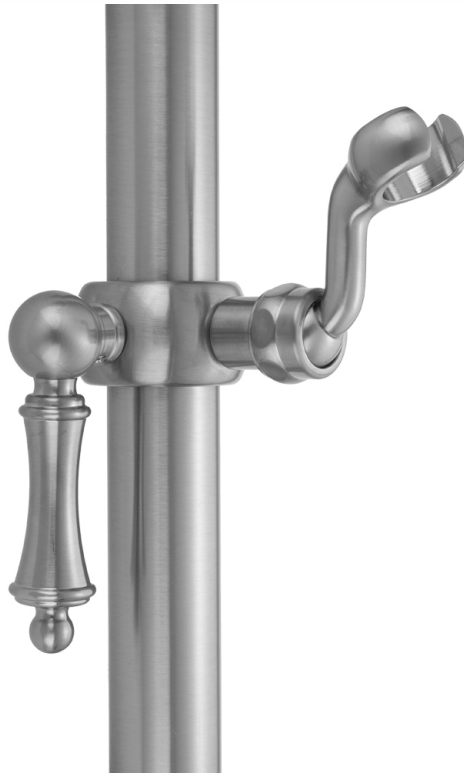

## Ball Lever Grab Bar Fork Handshower Slider

**Model #: SL79-**

### FEATURES:

- Sliding handshower mount for all luxury grab bars
- All brass construction, fully polished & plated
- Adjustable tilt of swivel fork handshower bracket allows for use of handshower at desired angle
- ADA compliant lever handle
- Grab Bar Sold Separately

### AVAILABLE FINISHES:

Polished Chrome (PCH)	Satin Chrome (SC)	Bronze Umber (BU)
Satin Nickel (SN)	Pewter (PEW)	Caramel Bronze (CB)
Polished Nickel (PN)	Antique Brass (AB)	Antique Copper (ACU)
Oil-Rubbed Bronze (ORB)	Polished Brass (PB)	Polished Copper (PCU)
Vintage Bronze (VB)	Satin Brass (SB)	Matte Black (MBK)
Satin Gold (SG)	Polished Gold (PG)	Black Nickel (BKN)
Bombay Gold (BG)	Jewelers Gold (JG)	Europa Bronze (EB)
White (WH)	Sedona Beige (SDB)	Tristan Brass (TB)
Unlacquered Brass (ULB)	Satin Cooper (SCU)	