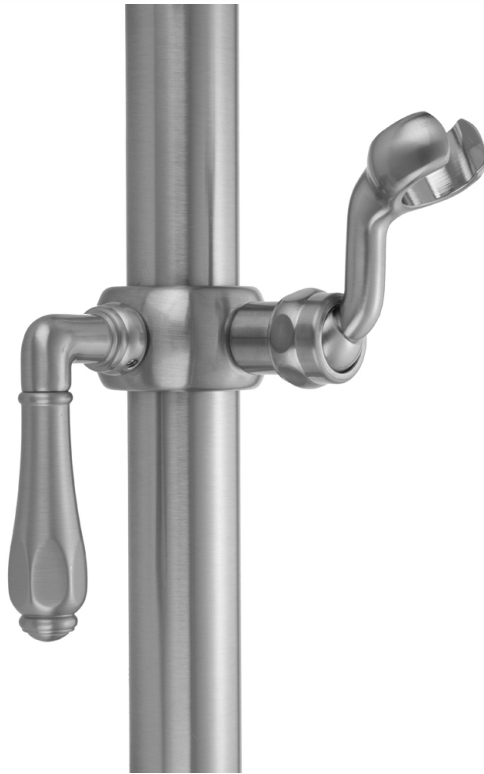

Smooth Lever Grab Bar Fork Handshower Slider

Model #: SL74-

FEATURES:

- Sliding handshower mount for all luxury grab bars
- All brass construction, fully polished & plated
- Adjustable tilt of swivel fork handshower bracket allows for use of handshower at desired angle
- ADA compliant lever handle
- Grab Bar Sold Separately

AVAILABLE FINISHES:

Polished Chrome (PCH)	Satin Chrome (SC)	Bronze Umber (BU)
Satin Nickel (SN)	Pewter (PEW)	Caramel Bronze (CB)
Polished Nickel (PN)	Antique Brass (AB)	Antique Copper (ACU)
Oil-Rubbed Bronze (ORB)	Polished Brass (PB)	Polished Copper (PCU)
Vintage Bronze (VB)	Satin Brass (SB)	Matte Black (MBK)
Satin Gold (SG)	Polished Gold (PG)	Black Nickel (BKN)
Bombay Gold (BG)	Jewelers Gold (JG)	Europa Bronze (EB)
White (WH)	Sedona Beige (SDB)	Tristan Brass (TB)
Unlacquered Brass (ULB)	Satin Cooper (SCU)	

SPECIFICATION DRAWING:

FRONT VIEW