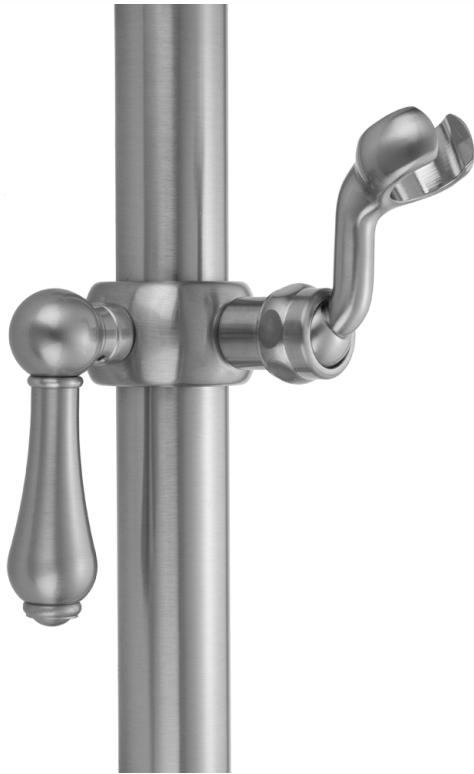

## Regency Grab Bar Fork Handshower Slider

**Model #: SL36-**

### FEATURES:

- Sliding handshower mounts for all luxury grab bars
- All brass construction, fully polished & plated
- Adjustable tilt of handshower bracket allows for use of handshower at desired angle
- ADA compliant lever handle
- Grab Bar Sold Separately

### AVAILABLE FINISHES:

Polished Chrome (PCH)	Satin Chrome (SC)	Bronze Umber (BU)
Satin Nickel (SN)	Pewter (PEW)	Caramel Bronze (CB)
Polished Nickel (PN)	Antique Brass (AB)	Antique Copper (ACU)
Oil-Rubbed Bronze (ORB)	Polished Brass (PB)	Polished Copper (PCU)
Vintage Bronze (VB)	Satin Brass (SB)	Matte Black (MBK)
Satin Gold (SG)	Polished Gold (PG)	Black Nickel (BKN)
Bombay Gold (BG)	Jewelers Gold (JG)	Europa Bronze (EB)
White (WH)	Sedona Beige (SDB)	Tristan Brass (TB)
Unlacquered Brass (ULB)	Satin Cooper (SCU)	