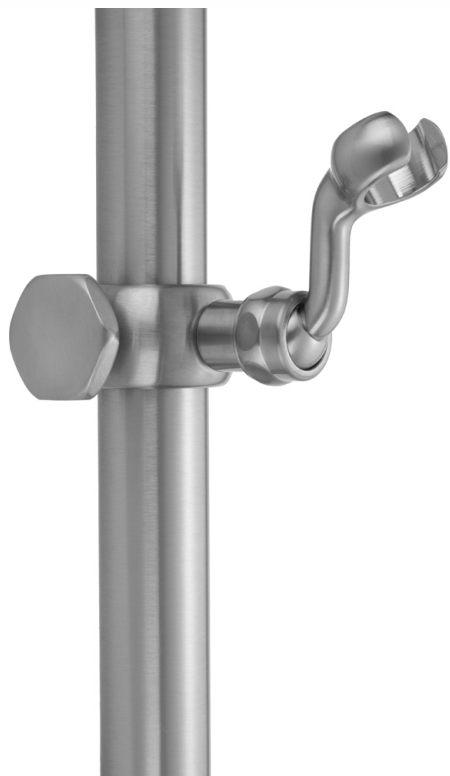

Hex Grab Bar Fork Handshower Slider

Model #: SL16-

FEATURES:

- Sliding handshower mount for all luxury grab bars
- All brass construction, fully polished & plated
- Adjustable tilt of handshower bracket allows for use of handshower at desired angle
- Grab Bar Sold Separately

AVAILABLE FINISHES:

Polished Chrome (PCH)	Satin Chrome (SC)	Bronze Umber (BU)
Satin Nickel (SN)	Pewter (PEW)	Caramel Bronze (CB)
Polished Nickel (PN)	Antique Brass (AB)	Antique Copper (ACU)
Oil-Rubbed Bronze (ORB)	Polished Brass (PB)	Polished Copper (PCU)
Vintage Bronze (VB)	Satin Brass (SB)	Matte Black (MBK)
Satin Gold (SG)	Polished Gold (PG)	Black Nickel (BKN)
Bombay Gold (BG)	Jewelers Gold (JG)	Europa Bronze (EB)
White (WH)	Sedona Beige (SDB)	Tristan Brass (TB)
Unlacquered Brass (ULB)	Satin Cooper (SCU)	

SPECIFICATION DRAWING:

FRONT VIEW