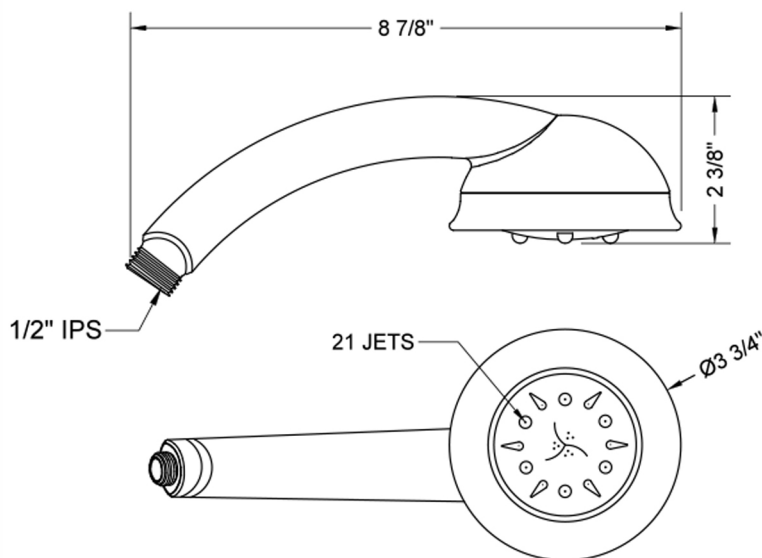

Ambra Handshower

Model #: S488-

FEATURES:

- 5 function handshower
- 1/2" IPS Male threads
- Light weight
- Comfortable ergonomic design

AVAILABLE FINISHES:

Polished Chrome (PCH)	Satin Chrome (SC)	Bronze Umber (BU)
Satin Nickel (SN)	Pewter (PEW)	Caramel Bronze (CB)
Polished Nickel (PN)	Antique Brass (AB)	Antique Copper (ACU)
Oil-Rubbed Bronze (ORB)	Polished Brass (PB)	Polished Copper (PCU)
Vintage Bronze (VB)	Satin Brass (SB)	Matte Black (MBK)
Satin Gold (SG)	Polished Gold (PG)	Black Nickel (BKN)
Satin Cooper (SCU)		

SPECIFICATION DRAWING:

SPRAY PATTERNS:

COMPLIANCES:

Complies with: ASME A112.18.1-2012/CSA B125.1-12