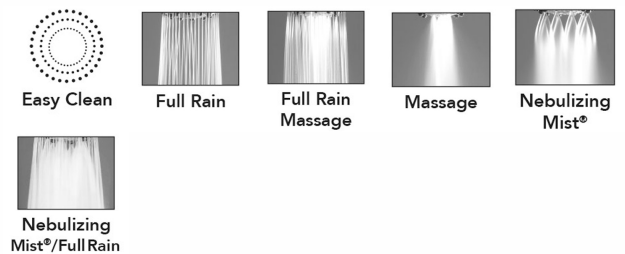

SPRAY PATTERNS:

COMPLIANCES:

Complies with: ASME A112.18.1-2012/CSA B125.1-12