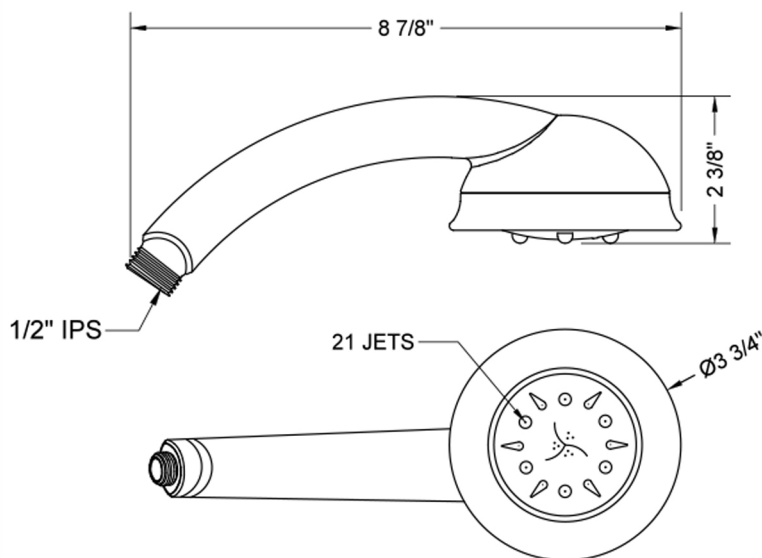

SPECIFICATION DRAWING: