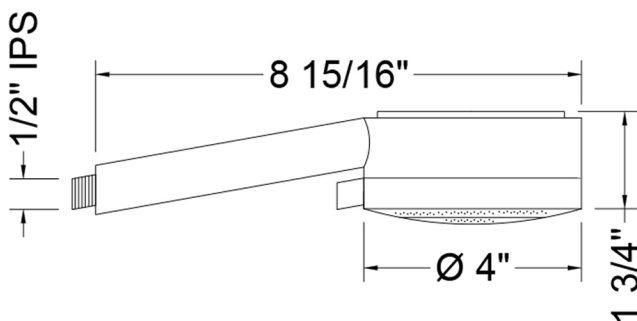

Kiera Handshower- 2.0 GPM

Model #: S482-2.0-

FEATURES:

- 3 function handshower with 4" face
- 1/2" IPS male threads
- Tab on adjusting ring allows for easy adjustment of functions
- Available flow rates: 2.5, 2.0, 1.75 & 1.5 GPM

SPECIFICATION DRAWING:

SPRAY PATTERNS: