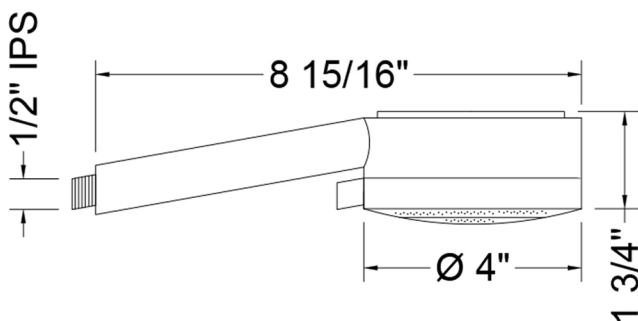

Kiera Handshower- 1.75 GPM

Model #: S482-1.75-

FEATURES:

- 3 function handshower with 4" face
- 1/2" IPS male threads
- Tab on adjusting ring allows for easy adjustment of functions
- Available flow rates: 2.5, 2.0, 1.75 & 1.5 GPM

SPECIFICATION DRAWING:

SPRAY PATTERNS: