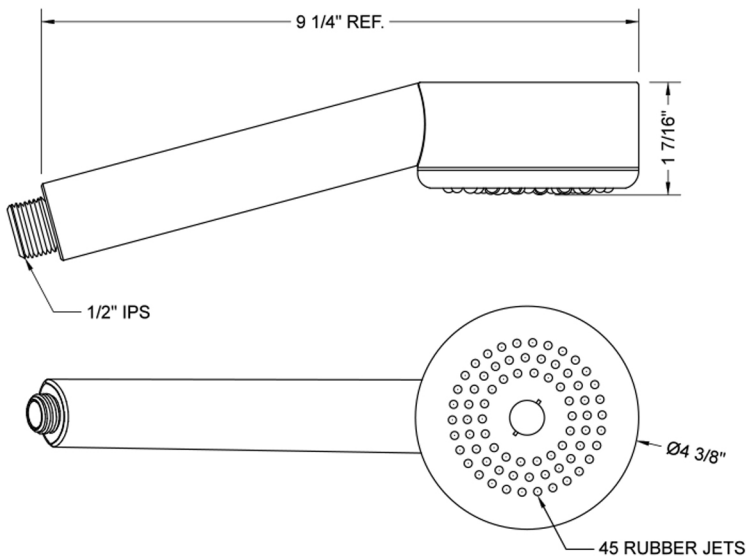

SPRAY PATTERNS:

COMPLIANCES:

CEC

Complies with: ASME A112.18.1-2012/CSA B125.1-12