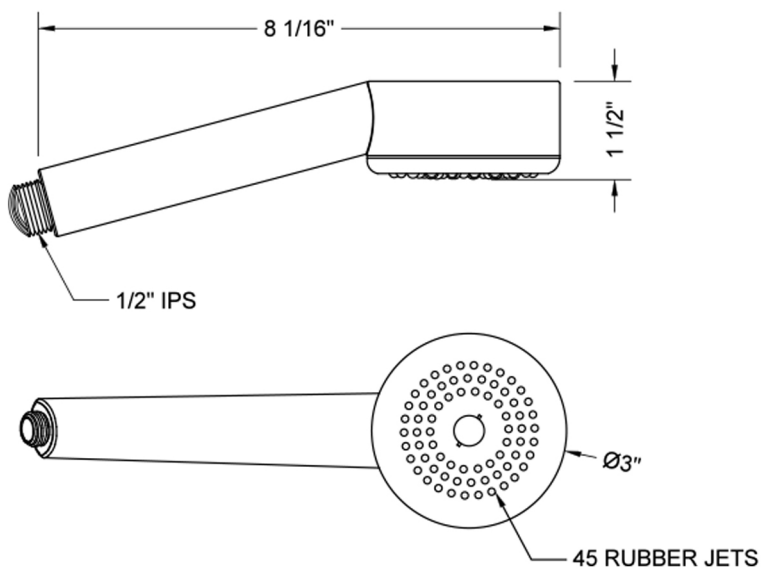

SPRAY PATTERNS:

COMPLIANCES:

Complies with: ASME A112.18.1-2012/CSA B125.1-12