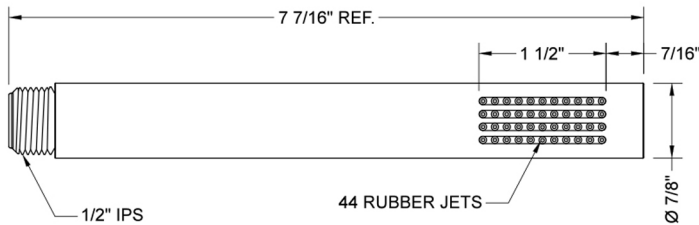

SPRAY PATTERNS:

COMPLIANCES:

CEC

Complies with: ASME A112.18.1-2012/CSA B125.1-12