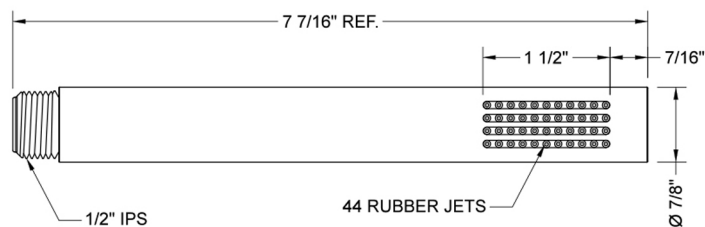

Slim-Rain Handshower- 1.75 GPM

Model #: S458-1.75-

FEATURES:

- Brass single function handshower
- 1/2" IPS male threads
- Unique wide trapezoid shaped spray
- Contemporary decorative design
- Available flow rates: 2.5, 2.0, 1.75 & 1.5 GPM

SPECIFICATION DRAWING:

SPRAY PATTERNS: