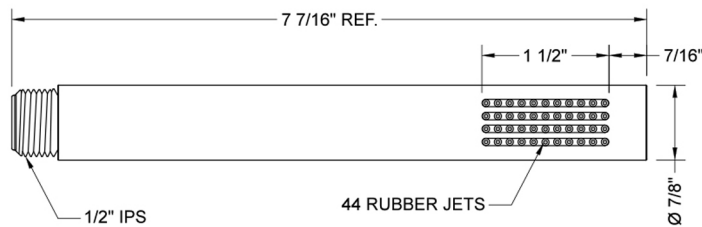

Slim-Rain Handshower - 1.5 GPM

Model #: S458-1.5-

FEATURES:

- Brass single function handshower
- 1/2" IPS male threads
- Unique wide trapezoid shaped spray
- Contemporary decorative design
- Available flow rates: 2.5, 2.0, 1.75 & 1.5 GPM

SPECIFICATION DRAWING:

SPRAY PATTERNS:

Easy Clean

Full Rain