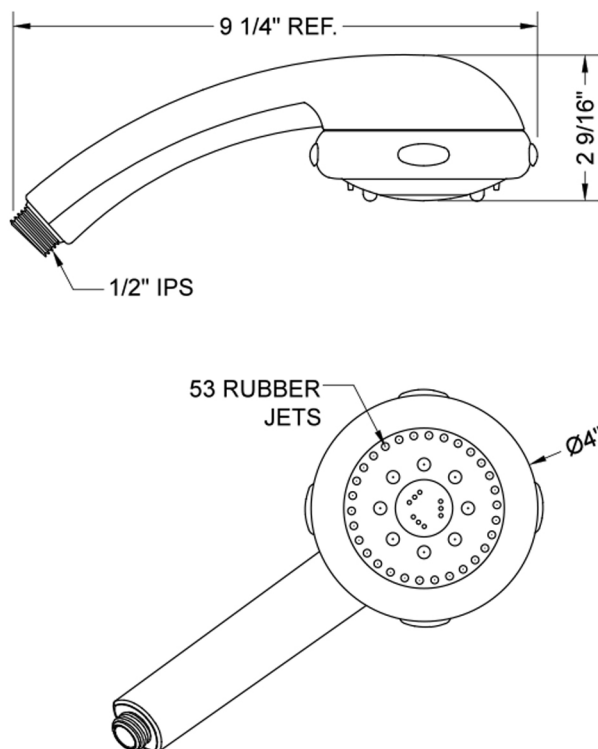

SPECIFICATION DRAWING: