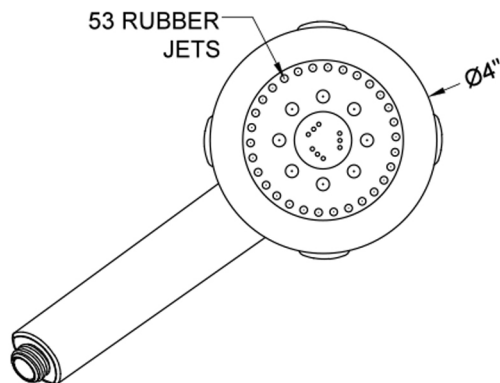

Frescia II Handshower- 1.75 GPM

Model #: S439-1.75-

FEATURES:

- 4 function handshower with 4" face
- 1/2" IPS male threads
- Rubber tabs on adjusting ring for easy grip, no slip adjustment of functions
- Available flow rates: 2.5, 2.0, 1.75 & 1.5 GPM

SPECIFICATION DRAWING:

SPRAY PATTERNS: