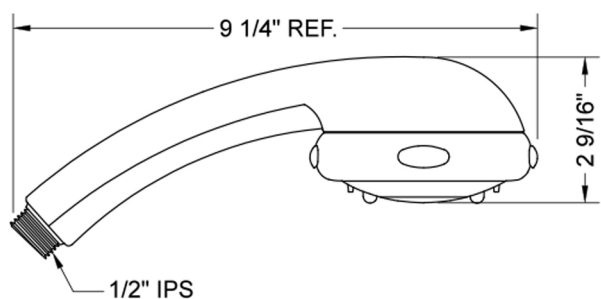

SPECIFICATION DRAWING: