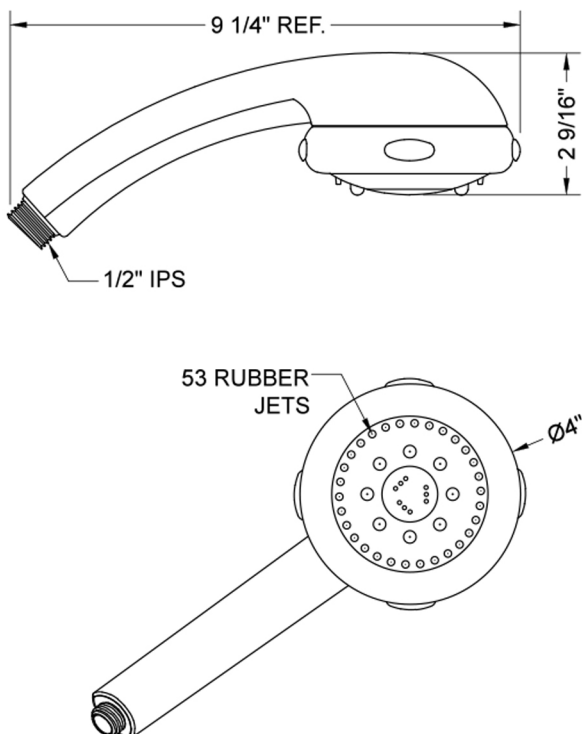

SPECIFICATION DRAWING: