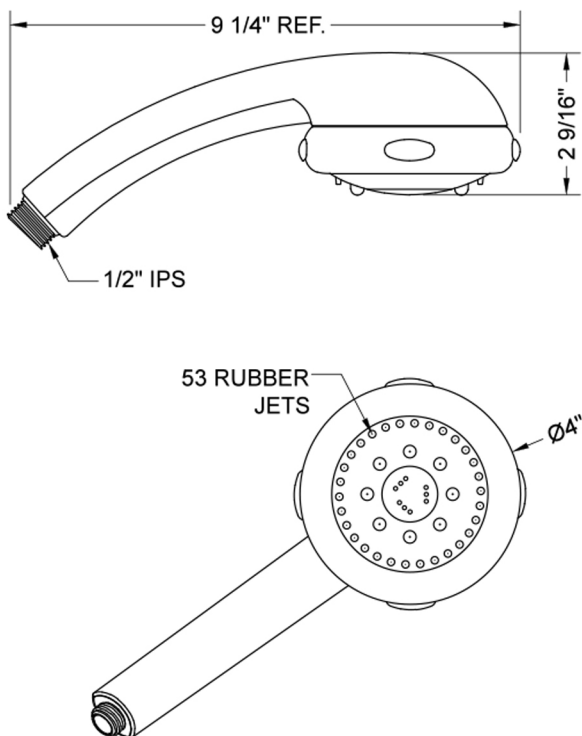

Frescia Handshower- 1.5 GPM

Model #: S438-1.5-

FEATURES:

- 4 function handshower with 4" face
- 1/2" IPS male threads
- Rubber tabs on adjusting ring for easy grip, no slip adjustment of functions
- Available flow rates: 2.5, 2.0, 1.75 & 1.5 GPM

SPECIFICATION DRAWING:

SPRAY PATTERNS: