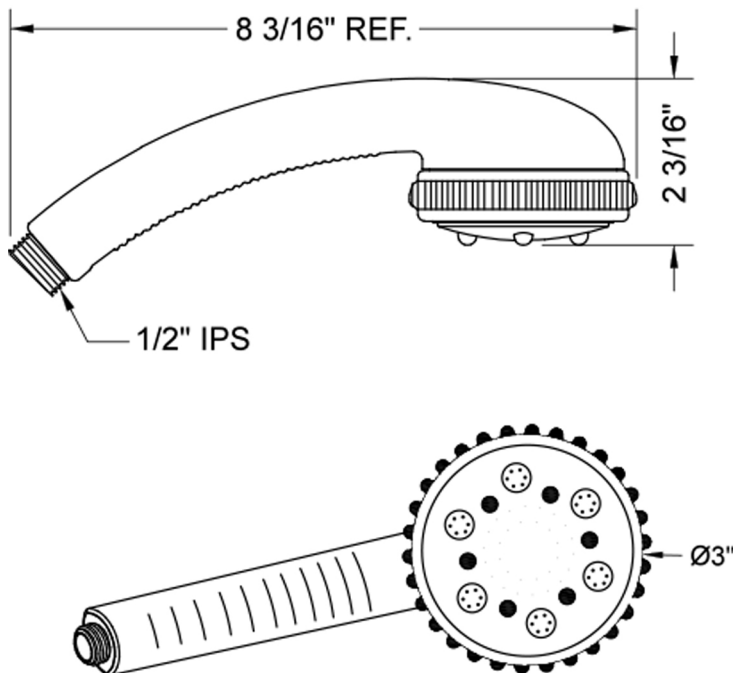

Leticia Handshower

Model #: S429-

FEATURES:

- 5 function handshower with 3" face
- ½" IPS male threads
- Rubber ring for easy grip, no slip adjustment of functions
- Comfortable ergonomic design
- IDEAL FOR LOW WATER PRESSURE

AVAILABLE FINISHES:

Polished Chrome (PCH)	Satin Chrome (SC)	Bronze Umber (BU)
Satin Nickel (SN)	Pewter (PEW)	Caramel Bronze (CB)
Polished Nickel (PN)	Antique Brass (AB)	Antique Copper (ACU)
Oil-Rubbed Bronze (ORB)	Polished Brass (PB)	Polished Copper (PCU)
Vintage Bronze (VB)	Satin Brass (SB)	Matte Black (MBK)
Satin Gold (SG)	Polished Gold (PG)	Black Nickel (BKN)
Satin Cooper (SCU)		

SPECIFICATION DRAWING:

SPRAY PATTERNS:

COMPLIANCES:

Complies with: ASME A112.18.1-2012/CSA B125.1-12