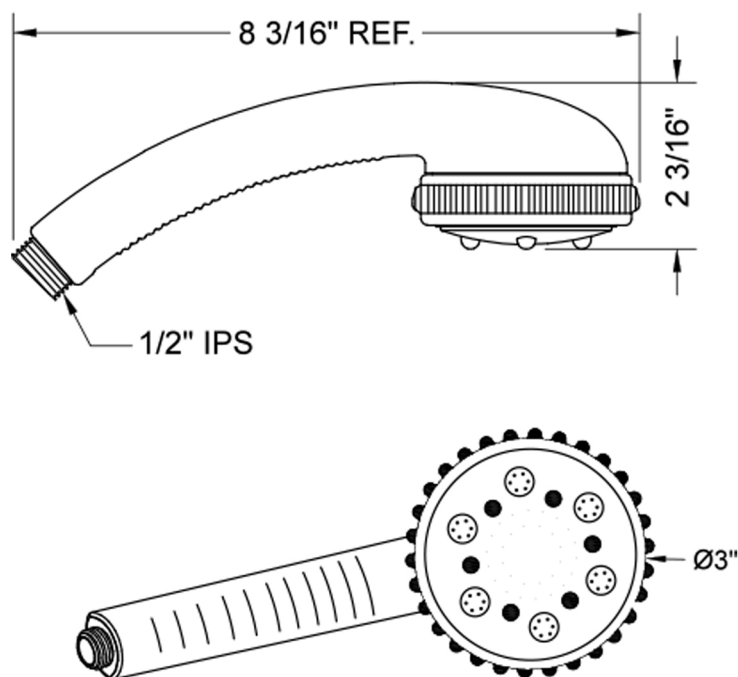

Leticia Handshower- 1.75 GPM

Model #: S429-1.75-

FEATURES:

- 5 function handshower with 3" face
- ½" IPS male threads
- Rubber ring for easy grip, no slip adjustment of functions
- Comfortable ergonomic design
- IDEAL FOR LOW WATER PRESSURE

SPECIFICATION DRAWING:

SPRAY PATTERNS: