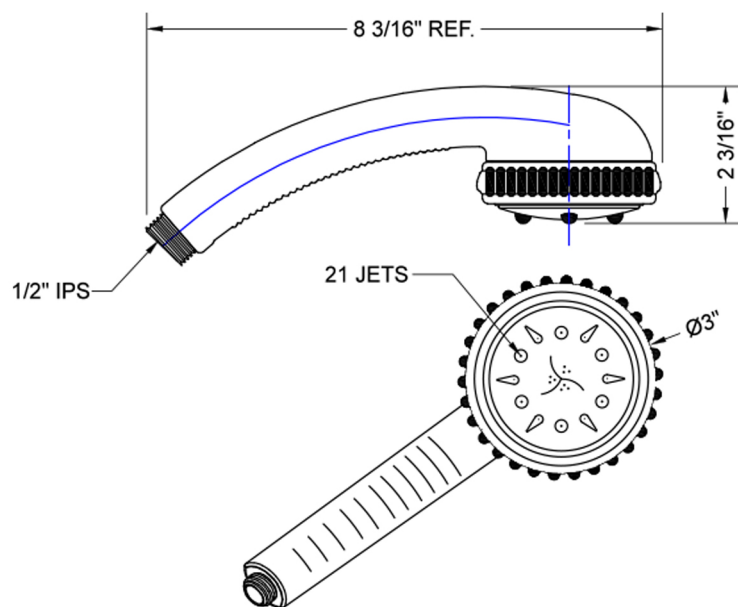

Serena Handshower- 2.0 GPM

Model #: S428-2.0-

FEATURES:

- 5 function handshower with 3" face
- 1/2" IPS male threads
- Rubber ring for easy grip, no slip adjustment of functions
- Comfortable ergonomic design

SPECIFICATION DRAWING:

SPRAY PATTERNS:

COMPLIANCES:

CEC

Complies with: ASME A112.18.1-2012/CSA B125.1-12