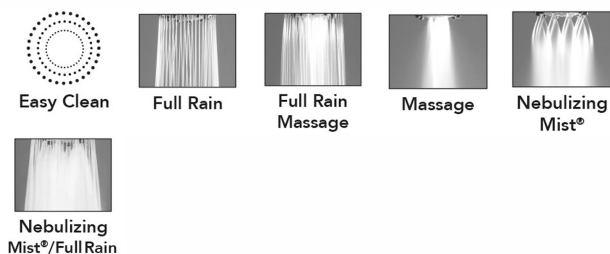

SPRAY PATTERNS:

COMPLIANCES:

CEC

Complies with: ASME A112.18.1-2012/CSA B125.1-12