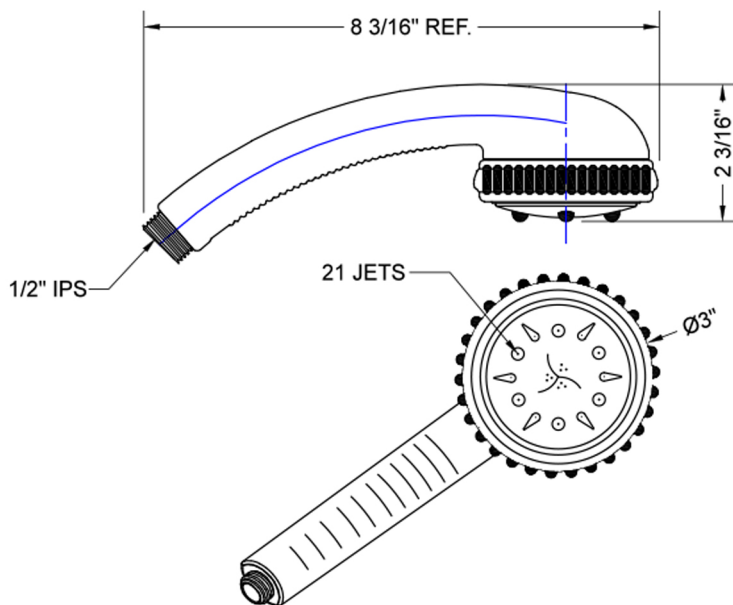

Serena Handshower- 1.5 GPM

Model #: S428-1.5-

FEATURES:

- 5 function handshower
- 1/2" Male threads
- Rubber ring for easy grip, no slip adjustment of functions
- Comfortable ergonomic design

AVAILABLE FINISHES:

SPECIFICATION DRAWING:

SPRAY PATTERNS: