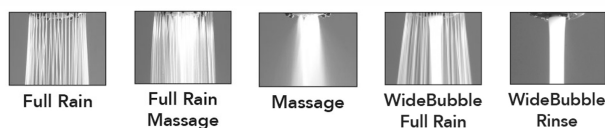

SPRAY PATTERNS:

COMPLIANCES:

Complies with: ASME A112.18.1-2012/CSA B125.1-12