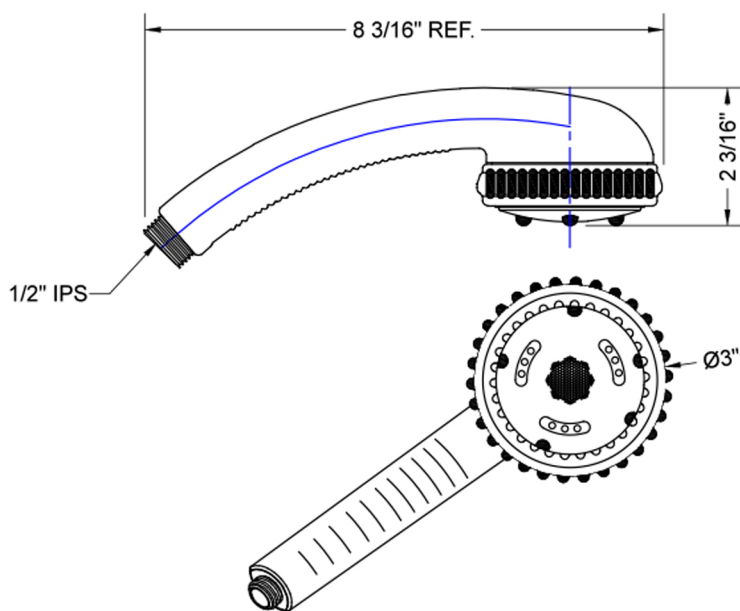

SPECIFICATION DRAWING: