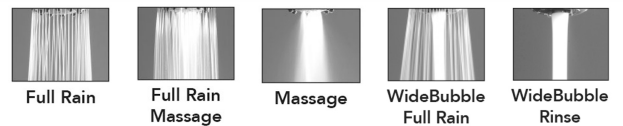

SPRAY PATTERNS:

COMPLIANCES:

Complies with: ASME A112.18.1-2012/CSA B125.1-12