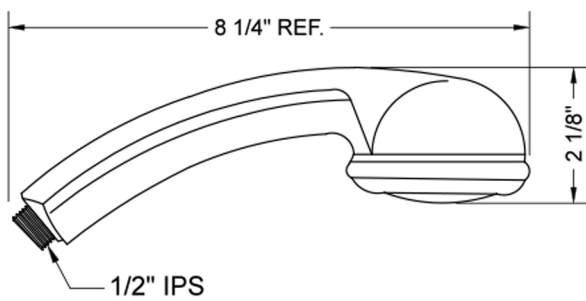

SPECIFICATION DRAWING:

SPRAY PATTERNS: