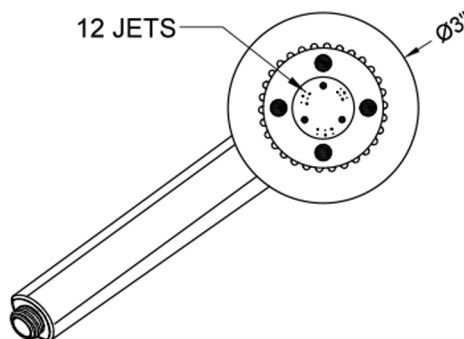

COMPLIANCES:

Complies with: ASME A112.18.1-2012/CSA B125.1-12