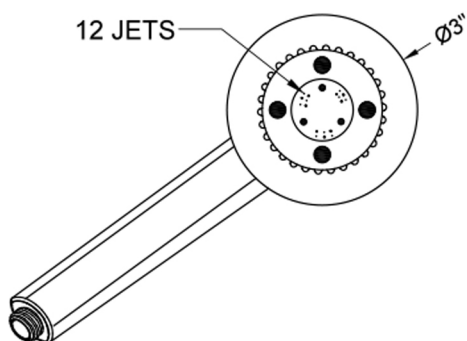

COMPLIANCES:

CEC

Complies with: ASME A112.18.1-2012/CSA B125.1-12