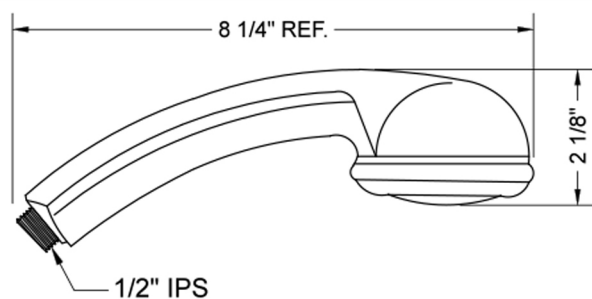

SPECIFICATION DRAWING:

SPRAY PATTERNS: