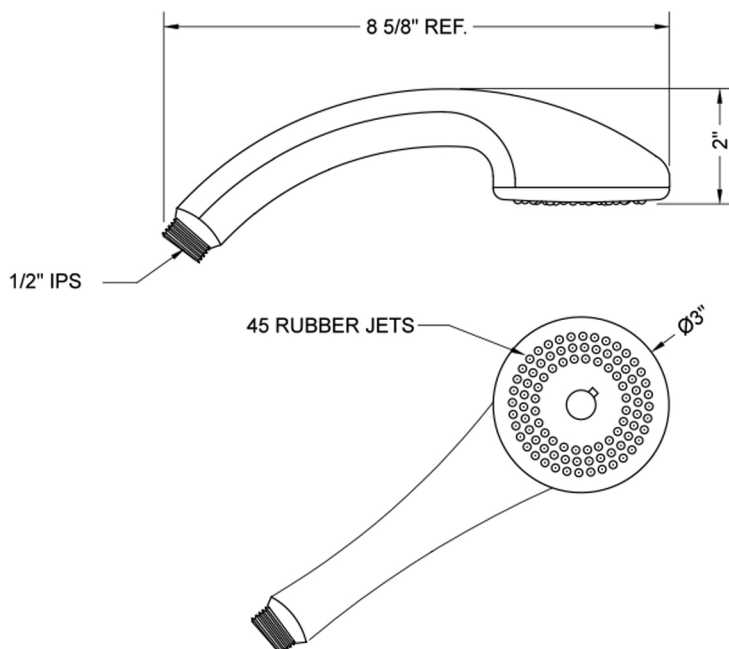

Maya Handshower

Model #: S421-

FEATURES:

- Single function handshower with 3" face
- 1/2" IPS male threads
- Comfortable ergonomic design

AVAILABLE FINISHES:

Polished Chrome (PCH)	Satin Chrome (SC)	Bronze Umber (BU)
Satin Nickel (SN)	Pewter (PEW)	Caramel Bronze (CB)
Polished Nickel (PN)	Antique Brass (AB)	Antique Copper (ACU)
Oil-Rubbed Bronze (ORB)	Polished Brass (PB)	Polished Copper (PCU)
Vintage Bronze (VB)	Satin Brass (SB)	Matte Black (MBK)
Satin Gold (SG)	Polished Gold (PG)	Black Nickel (BKN)
Satin Cooper (SCU)		

SPECIFICATION DRAWING:

SPRAY PATTERNS:

COMPLIANCES:

Complies with: ASME A112.18.1-2012/CSA B125.1-12