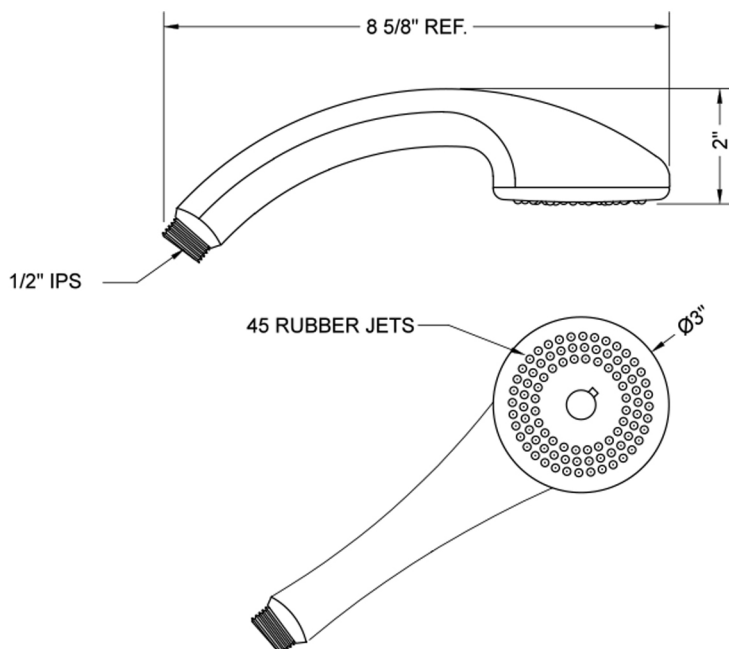

## Maya Handshower - 2.0 GPM

**Model #: S421-2.0-**

### FEATURES:

- Single function handshower with 3" face
- 1/2" IPS male threads
- Comfortable ergonomic design

### SPECIFICATION DRAWING: