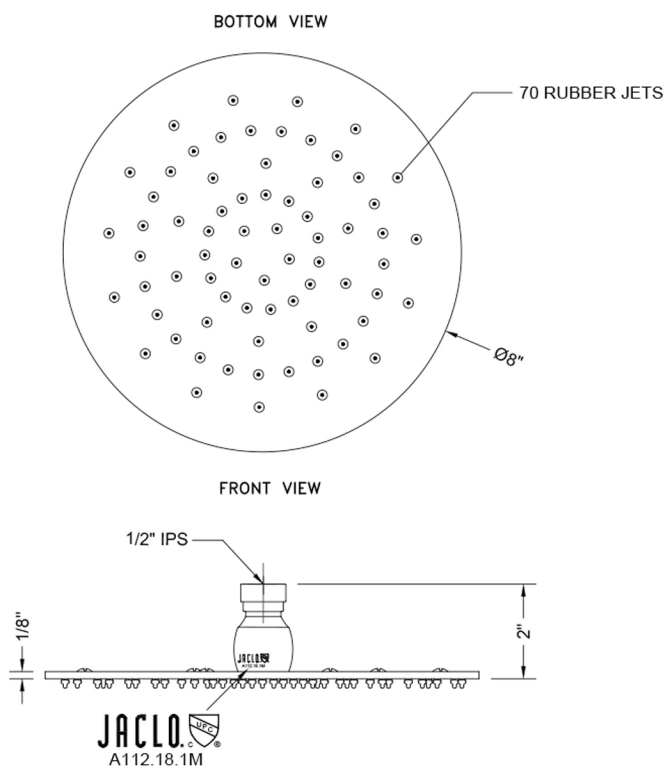

8" Extra Velocity Rain Machine®-1.75 GPM

Model #: S408XV-1.75-

FEATURES:

- A POWER SHOWER WITH EXTRA VELOCITY - the technology of the Rain Machine® allows for a strong rain spray at any angle
- 1/2" IPS adjustable brass ball joint to adjust angle of showerhead
- 8" diameter all brass body with 70 easy clean rubber jets
- Available flow rates: 2.5, 2.0, 1.75 & 1.5 GPM
- 2.0 GPM- WATERSENSE APPROVED

SPECIFICATION DRAWING:

SPRAY PATTERNS:

ANGLES AND FLOW RATES: