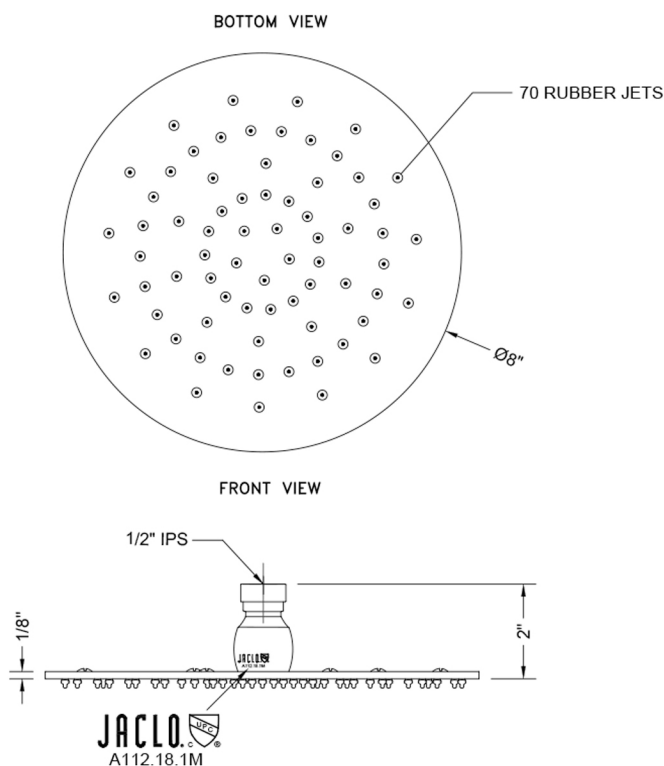

8" Extra Velocity Rain Machine®- 1.5 GPM

Model #: S408XV-1.5-

FEATURES:

- A POWER SHOWER WITH EXTRA VELOCITY - the technology of the Rain Machine® allows for a strong rain spray at any angle
- 1/2" IPS adjustable brass ball joint to adjust angle of showerhead
- 8" diameter all brass body with 70 easy clean rubber jets
- Available flow rates: 2.5, 2.0, 1.75 & 1.5 GPM
- 2.0 GPM- WATERSENSE APPROVED

SPECIFICATION DRAWING:

SPRAY PATTERNS:

ANGLES AND FLOW RATES: