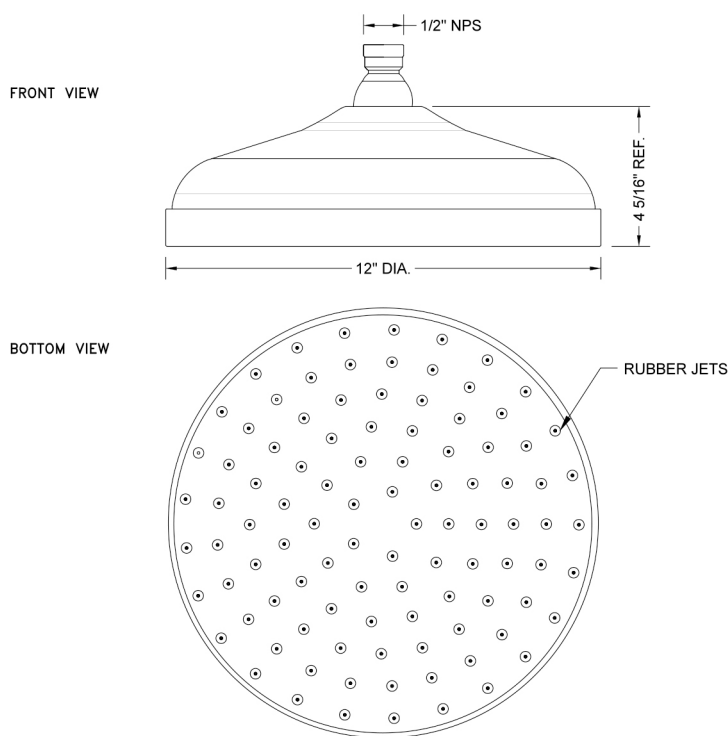

12" Traditional Rain Machine®

Model #: S312-

FEATURES:

- 1/2" IPS adjustable brass ball joint to adjust angle of showerhead
- 12" diameter all brass body with 126 easy clean rubber jets
- Available flow rates: 2.5 & 2.0 GPM

SPECIFICATION DRAWING:

SPRAY PATTERNS:

ANGLES AND FLOW RATES: