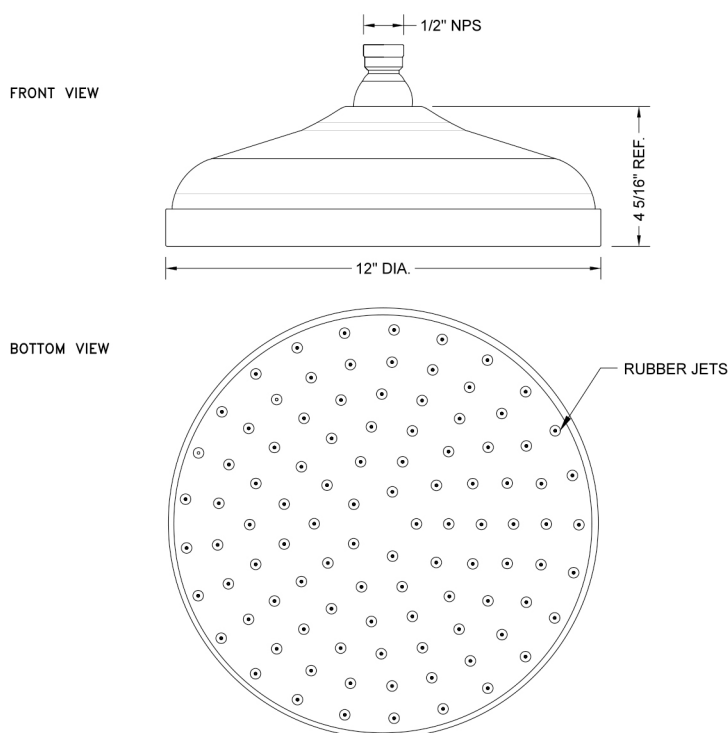

12" Traditional Rain Machine®-2.0 GPM

Model #: S312-2.0-

FEATURES:

- 1/2" IPS adjustable brass ball joint to adjust angle of showerhead
- 12" diameter all brass body with 126 easy clean rubber jets
- Available flow rates: 2.5 & 2.0 GPM

SPECIFICATION DRAWING:

SPRAY PATTERNS:

ANGLES AND FLOW RATES: