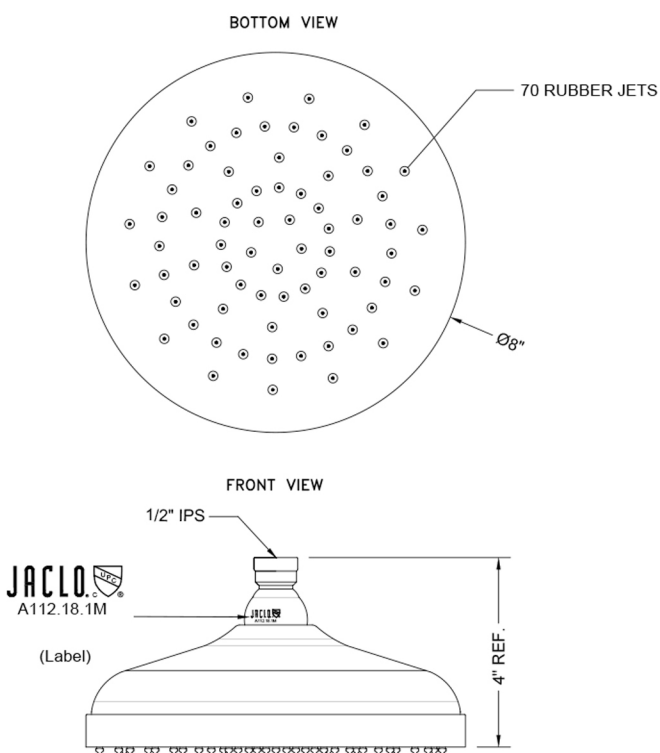

8" Extra Velocity Traditional Rain Machine®

Model #: S308XV-

FEATURES:

- A POWER SHOWER - the technology of the Rain Machine® allows for a strong rain spray at any angle
- 1/2" IPS adjustable brass ball joint to adjust angle of showerhead
- 8" diameter all brass body with 70 easy clean rubber jets
- Available flow rates: 2.0, 1.75 GPM

SPECIFICATION DRAWING:

SPRAY PATTERNS:

ANGLES AND FLOW RATES: