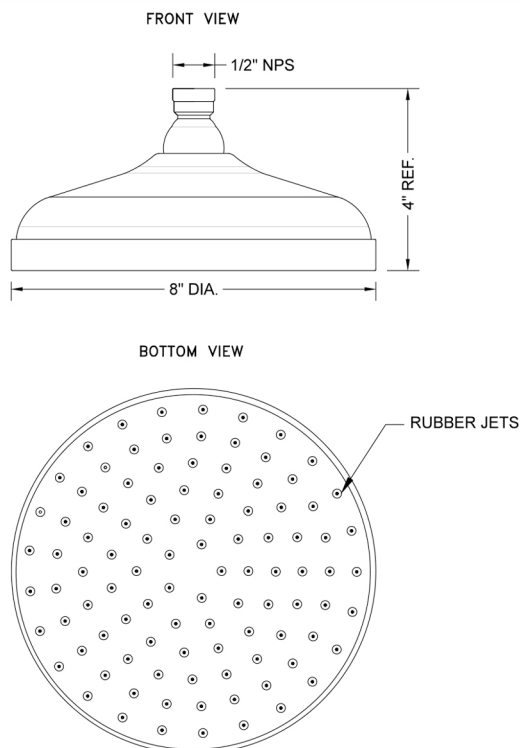

8" Traditional Rain Machine®

Model #: S308-

FEATURES:

- A POWER SHOWER - the technology of the Rain Machine® allows for a strong rain spray at any angle
- 1/2" IPS adjustable brass ball joint to adjust angle of showerhead
- 8" diameter all brass body with 95 easy clean rubber jets
- Available flow rates: 2.5, 2.0, 1.75 & 1.5 GPM

SPECIFICATION DRAWING:

SPRAY PATTERNS:

ANGLES AND FLOW RATES: