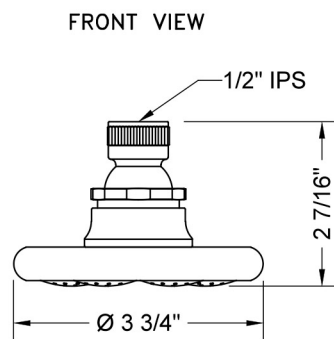

Monterey Flood Showerhead- 2.0 GPM

Model #: S2702-2.0-

FEATURES:

- 3 3/4" diameter brass flood showerhead with 108 jets
- 1/2" IPS adjustable brass ball joint to adjust angle of showerhead
- Works well for both ceiling & wall mount
- Available flow rates: 2.5, 2.0, 1.75 & 1.5 GPM

SPECIFICATION DRAWING:

SPRAY PATTERNS:

ANGLES AND FLOW RATES: