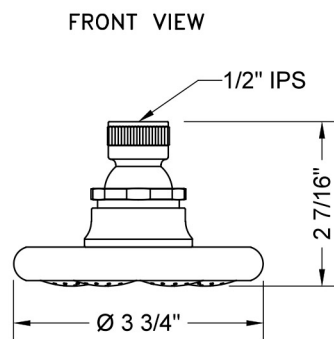

SPECIFICATION DRAWING:

SPRAY PATTERNS:

ANGLES AND FLOW RATES: