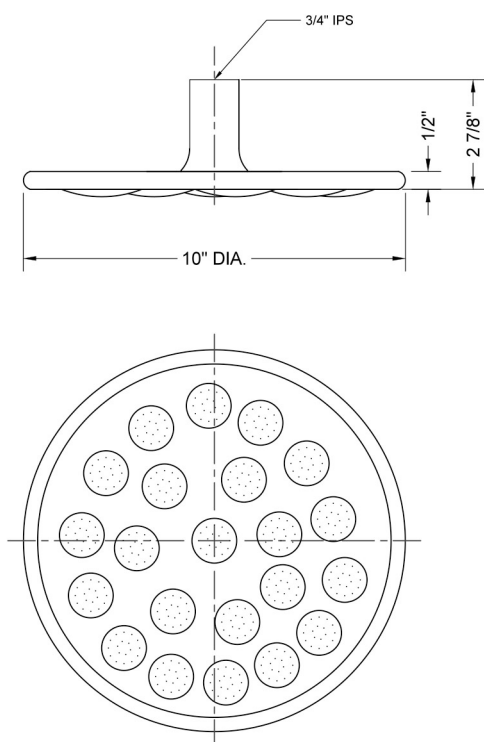

## Normandy Flood Showerhead

**Model #: S2700-**

### FEATURES:

- 10" Diameter brass flood head
- 3/4" Female IPS connection
- 432 jets
- Adapter for 1/2" application available
- Fixed head for use with drop ceiling arm

### SPECIFICATION DRAWING: