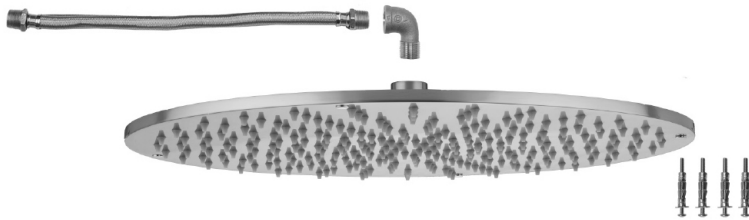

BRASS SURFACE FLUSH MOUNT ROUND RAIN MACHINE® 16" DIAMETER

Model #: S218-1.75-

FEATURES:

- 1/2" female IPS fixed, no ball joint design
- Surface mount or flush mount
- 16" diameter all brass body with 234 easy clean rubber jets
- All mounting hardware included
- Available in 2.5 and 2.0 GPM (2.0 GPM @ 55 PSI)

AVAILABLE FINISHES:

Polished Chrome (PCH)	Satin Chrome (SC)	Bronze Umber (BU)
Satin Nickel (SN)	Pewter (PEW)	Caramel Bronze (CB)
Polished Nickel (PN)	Antique Brass (AB)	Antique Copper (ACU)
Oil-Rubbed Bronze (ORB)	Polished Brass (PB)	Polished Copper (PCU)
Vintage Bronze (VB)	Satin Brass (SB)	Matte Black (MBK)
Satin Gold (SG)	Polished Gold (PG)	Black Nickel (BKN)
Bombay Gold (BG)	Jewelers Gold (JG)	Europa Bronze (EB)
White (WH)	Sedona Beige (SDB)	Tristan Brass (TB)
Unlacquered Brass (ULB)	Satin Cooper (SCU)	