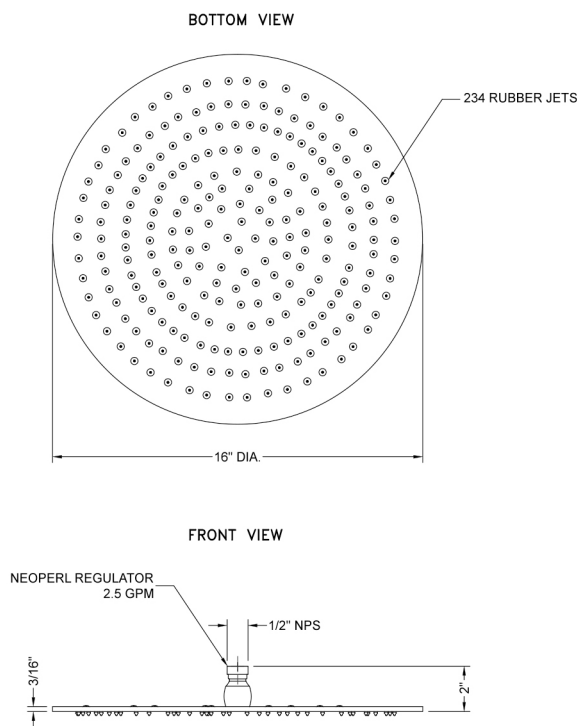

BRASS SURFACE FLUSH MOUNT ROUND RAIN MACHINE® 16" DIAMETER

Model #: S218-1.75-

FEATURES:

- 1/2" female IPS fixed, no ball joint design
- Surface mount or flush mount
- 16" diameter all brass body with 234 easy clean rubber jets
- All mounting hardware included
- Available in 2.5 and 2.0 GPM (2.0 GPM @ 55 PSI)

SPECIFICATION DRAWING:

SPRAY PATTERNS:

ANGLES AND FLOW RATES: