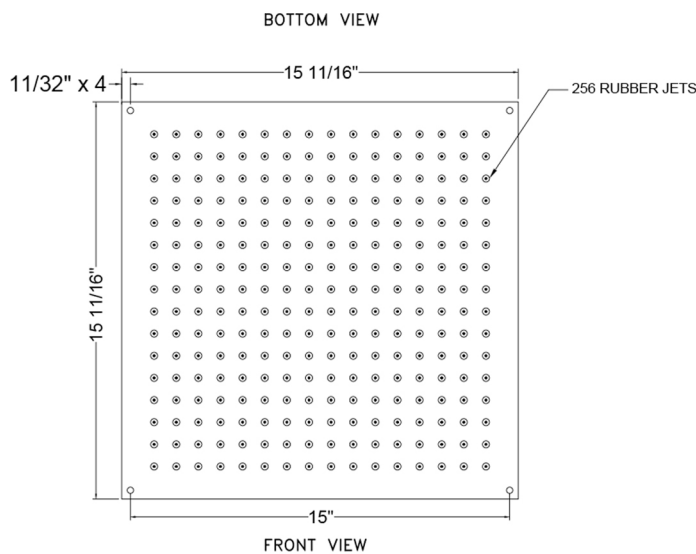

BRASS SQUARE RAIN MACHINE® 16" X 16" SQUARE

Model #: S217-1.75-

FEATURES:

- 1/2" female IPS fixed, no ball joint design
- 16" X 16" square all brass body with 256 easy clean rubber jets
- Available in 2.5 and 2.0 GPM (2.0 GPM @ 55 PSI)

SPECIFICATION DRAWING:

SPRAY PATTERNS:

ANGLES AND FLOW RATES: