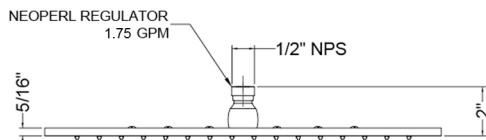

BRASS SQUARE RAIN MACHINE® 16" X 16" SQUARE

Model #: S217-1.75-

FEATURES:

- 1/2" female IPS fixed, no ball joint design
- 16" X 16" square all brass body with 256 easy clean rubber jets
- Available in 2.5 and 2.0 GPM (2.0 GPM @ 55 PSI)

SPECIFICATION DRAWING:

SPRAY PATTERNS:

ANGLES AND FLOW RATES: