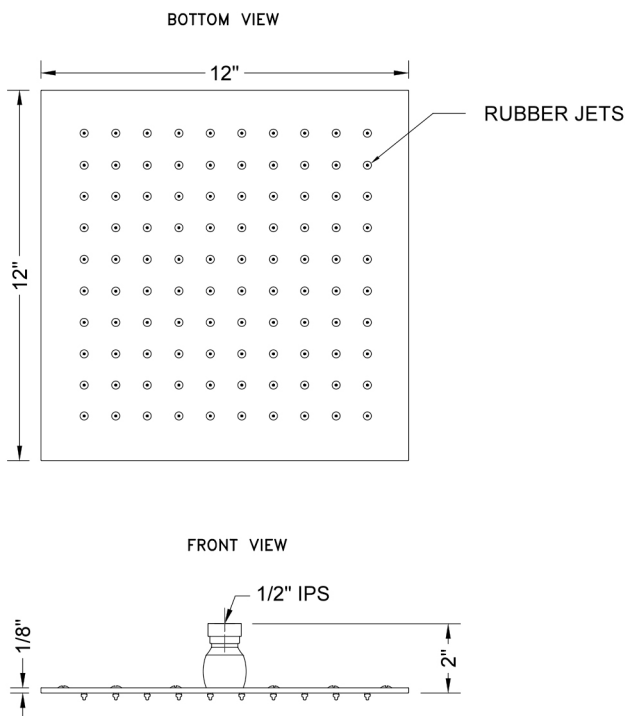

SPECIFICATION DRAWING:

SPRAY PATTERNS:

ANGLES AND FLOW RATES:

COMPLIANCES:

Complies with: ASME A112.18.1-2012/CSA B125.1-12