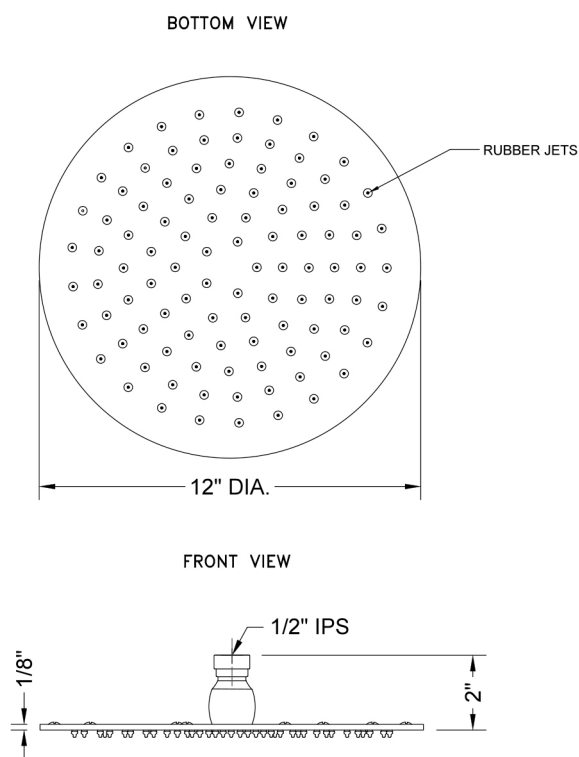

### FEATURES:

- 1/2" IPS adjustable brass ball joint to adjust angle of showerhead
- 12" diameter all brass body with 126 easy clean rubber jets
- Available flow rates: 2.5, 2.0 GPM

### SPECIFICATION DRAWING:

### ANGLES AND FLOW RATES: