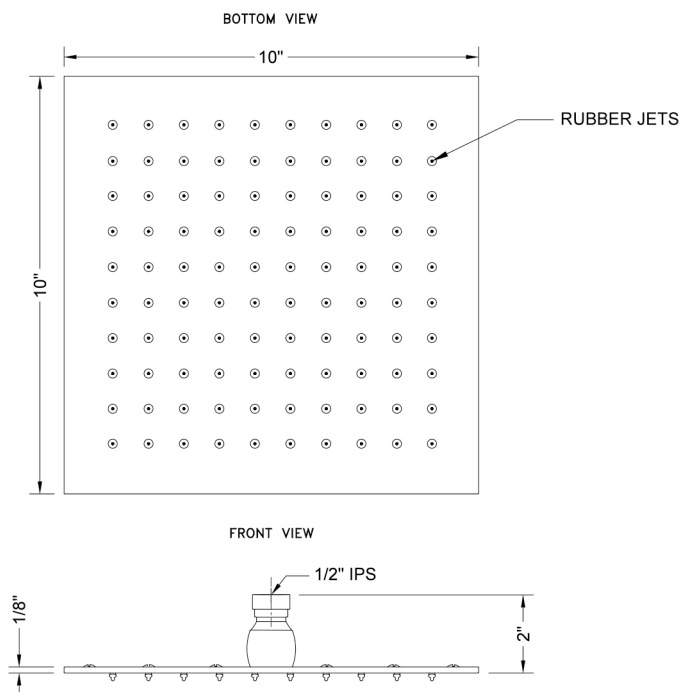

## 10" x 10" Square Rain Machine- 1.5 GPM

**Model #: S211-1.5-**

### FEATURES:

- 1/2" IPS adjustable brass ball joint to adjust angle of showerhead
- 10" X 10" square all brass body with 100 easy clean rubber jets
- Available flow rates: 2.5, 2.0, 1.75 & 1.5 GPM

### SPECIFICATION DRAWING:

### ANGLES AND FLOW RATES: